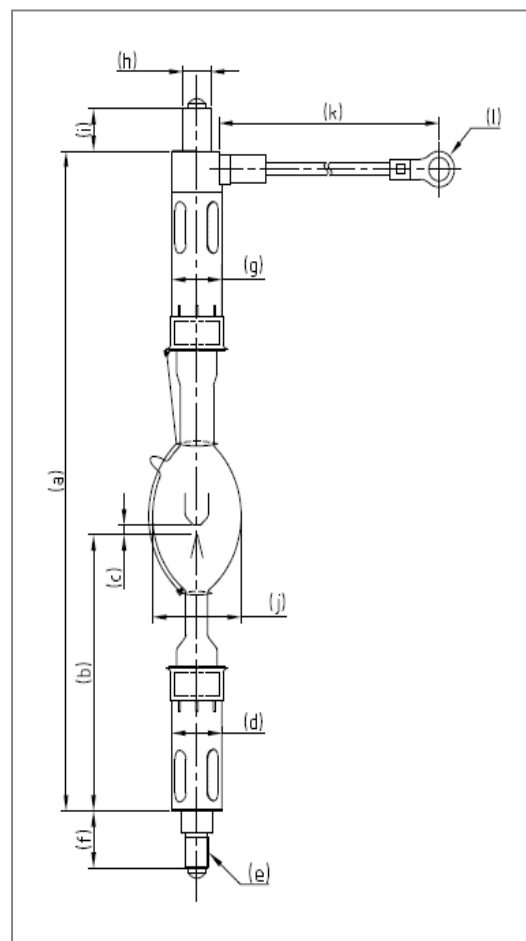

Xenon Lamps for SONY Digital Cinema Projector

DXL-40SRX/L

Technical Data

Input Power	W	-	4000/4200
Voltage	V	-	32
Current	A	-	-
Lamp Length	mm	a	295
LCL	mm	b	128
Cold Arc Gap	mm	c	5
Cathode	Base Diameter	mm (Φ)	d
	Pin Diameter	mm (Φ)	e
	Pin Length	mm	f
Anode	Base Diameter	mm (Φ)	g
	Pin Diameter	mm (Φ)	h
	Pin Length	mm	i
Bulb diameter	mm (Φ)	j	60
Cable length	mm	k	215
Crimping terminal	mm	l	22-10

(※)4000W : SRX-320 / 4200W : SRX-R220

Warranty Hours

DXL-40SRX/L (SRX-R320 / 4000W)	375 (750*)	* 376-750:Prorated
DXL-40SRX/L (SRX-R220 / 4200W)	325 (650*)	* 326-650:Prorated

Cross Reference

Lamp Type	Projector Model
DXL-40SRX/L	SRX-R220 SRX-R320