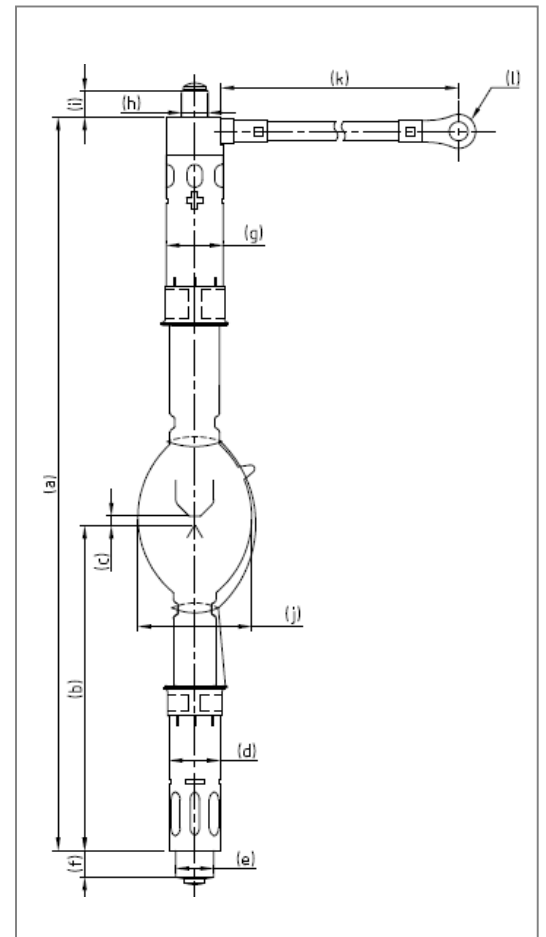

Xenon Lamps for NEC Digital Cinema Projector

DXL-41SN

Technical Data

Input Power	W	-	4000
Voltage	V	-	32
Current	A	-	125
Lamp Length	mm	a	387
LCL	mm	b	171.5
Cold Arc Gap	mm	c	5
Cathode	Base Diameter	mm (Φ)	d
	Pin Diameter	mm (Φ)	e
	Pin Length	mm	f
Anode	Base Diameter	mm (Φ)	g
	Pin Diameter	mm (Φ)	h
	Pin Length	mm	i
Bulb diameter	mm (Φ)	j	60
Cable length	mm	k	220
Crimping terminal	mm	l	22-10

Warranty Hours

DXL-41SN

650

Cross Reference

Lamp Type

Projector Model

DXL-41SN

NC2500S
NC3200S
NC3240S