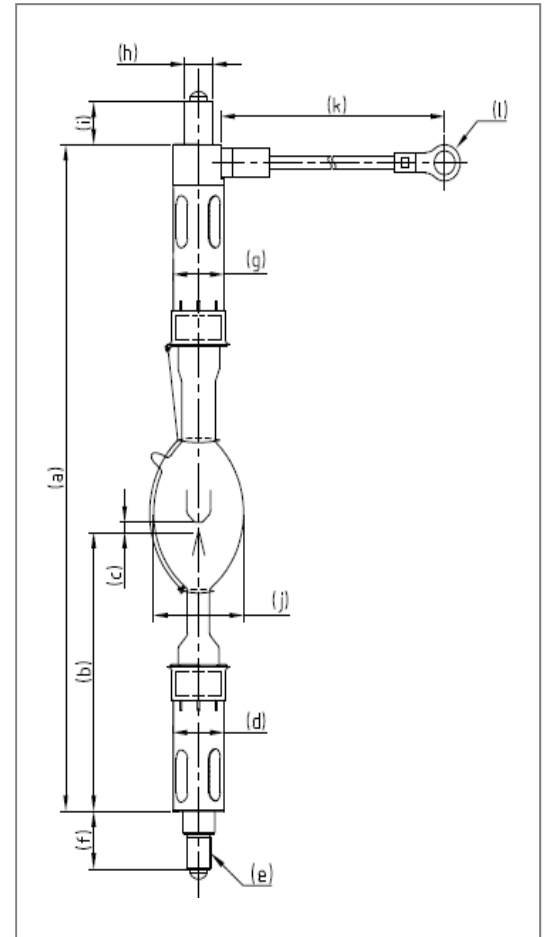

Xenon Lamps for BARCO Digital Cinema Projector

DXL-20BAF2

Technical Data

Input Power	W	-	2000	
Voltage	V	-	23.5	
Current	A	-	85	
Operating Range	W/A	-	60-90(A)	
Lamp Length	mm	a	294	
LCL	mm	b	123	
Cold Arc Gap	mm	c	4.1	
	Base Diameter	mm (Φ)	d	27
Cathode	Pin Diameter	mm (Φ)	e	M12 × 1.75
	Pin Length	mm	f	14
Anode	Base Diameter	mm (Φ)	g	27
	Pin Diameter	mm (Φ)	h	14
	Pin Length	mm	i	19
Bulb diameter	mm (Φ)	j	55	
Cable length	mm	k	132	
Crimping terminal	mm	l	14-10	

Warranty Hours

DXL-20BAF2

2400

Cross Reference

Lamp Type	Projector Model
DXL-20BAF2	DP2K-10S
	DP2K-12C
	DP2K-15C
	DP2K-19B
	DP4K-19B
	DP2K-20C
	DP2K-23B
	DP4K-23B