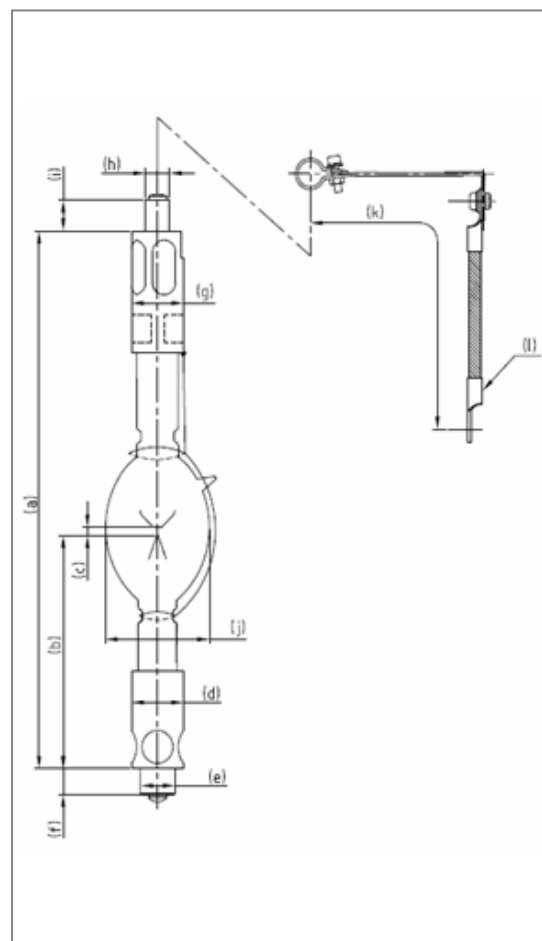

Xenon Lamps for SONY Digital Cinema Projector

DXL-40SRX/LL

Technical Data

Input Power	W	-	4000
Voltage	V	-	34
Current	A	-	117
Lamp Length	mm	a	295
LCL	mm	b	128
Cold Arc Gap	mm	c	6
Cathode	Base Diameter	mm (Φ)	d
	Pin Diameter	mm (Φ)	e
	Pin Length	mm	f
Anode	Base Diameter	mm (Φ)	g
	Pin Diameter	mm (Φ)	h
	Pin Length	mm	i
Bulb diameter	mm (Φ)	j	60
Cable length	mm	k	225
Crimping terminal	mm	l	22-10

Warranty Hours

DXL-40SRX/LL

1000

Cross Reference

Lamp Type

Projector Model

DXL-40SRX/LL

SRX-R220
SRX-R320